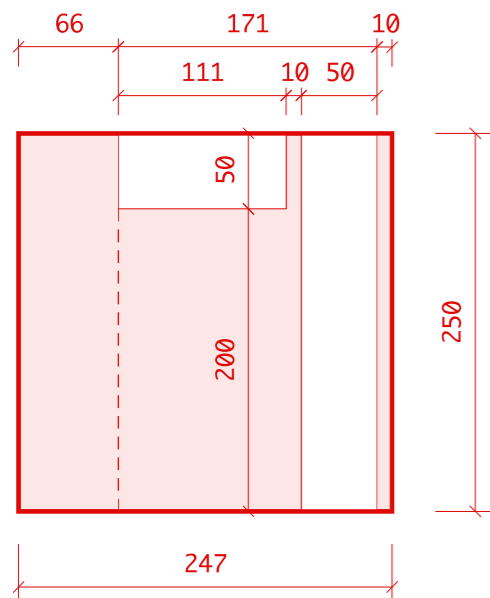

PLAN RDC

Ech: 1/50

22/03/2016

Façade cloison douche

PLAN ETAGE

Ech: 1/50 07/04/2016