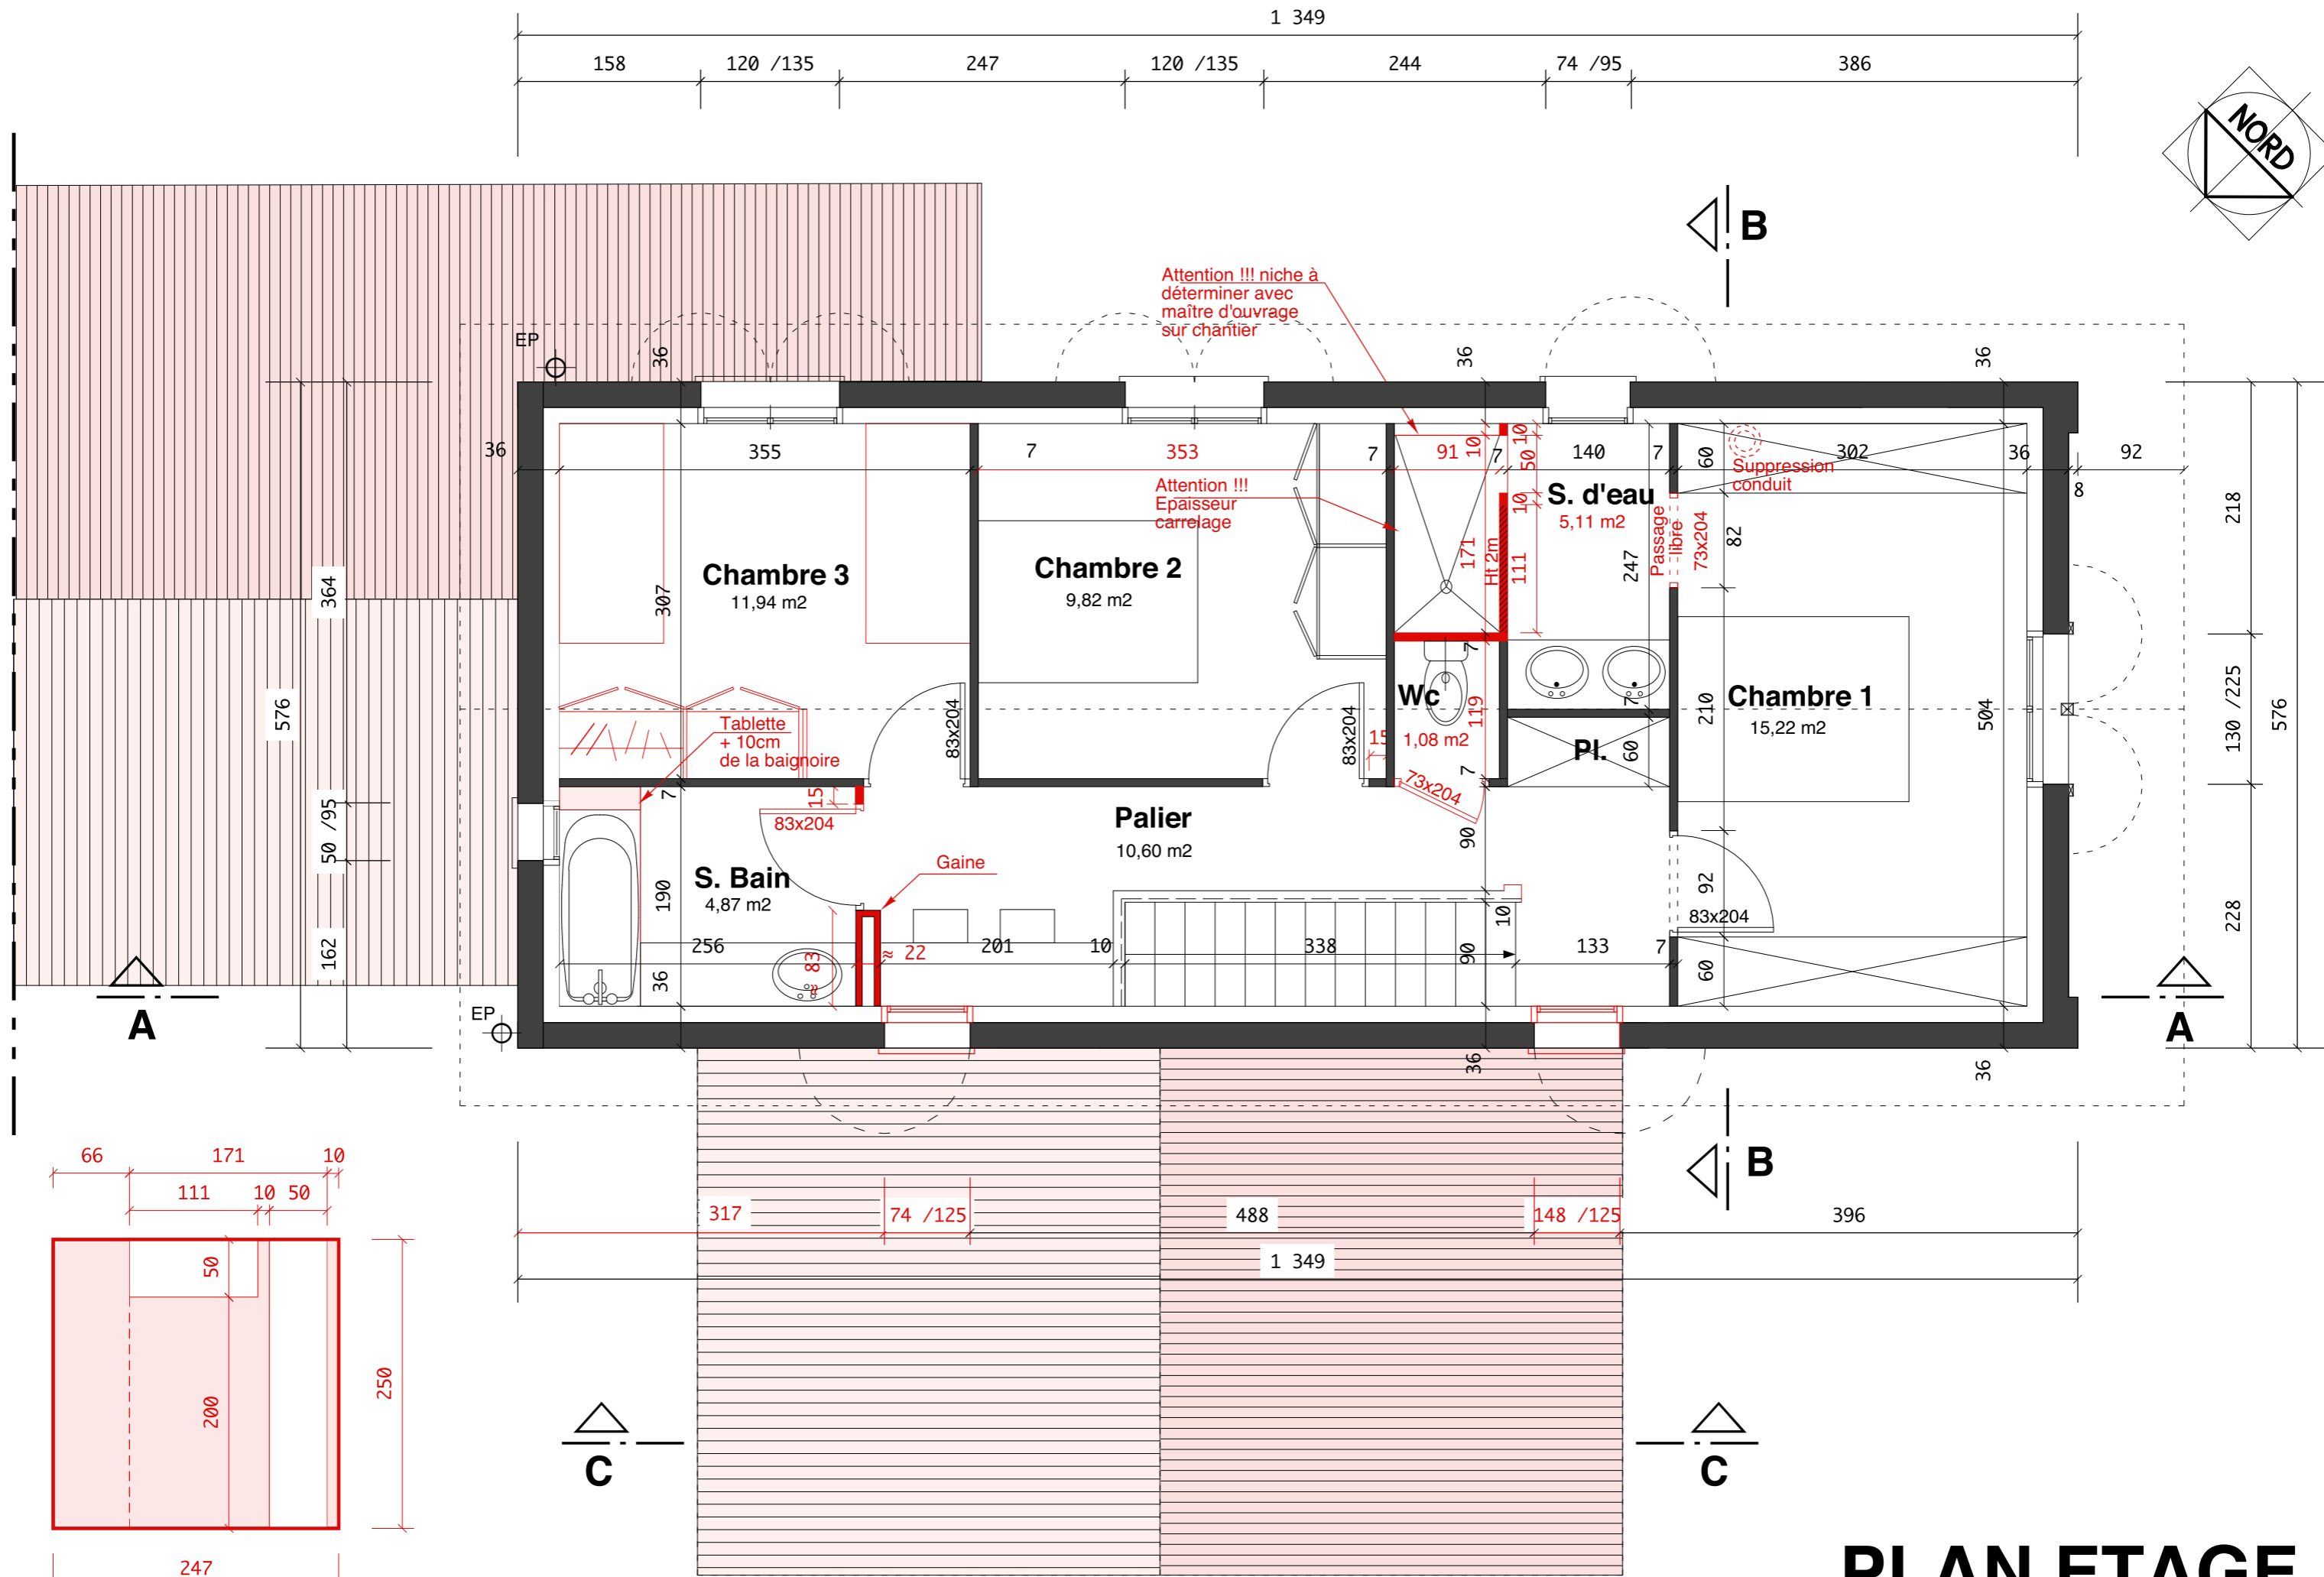

PLAN RDC

Ech: 1/50

22/03/2016

Façade cloison douche

PLAN ETAGE

Ech: 1/50 07/04/2016